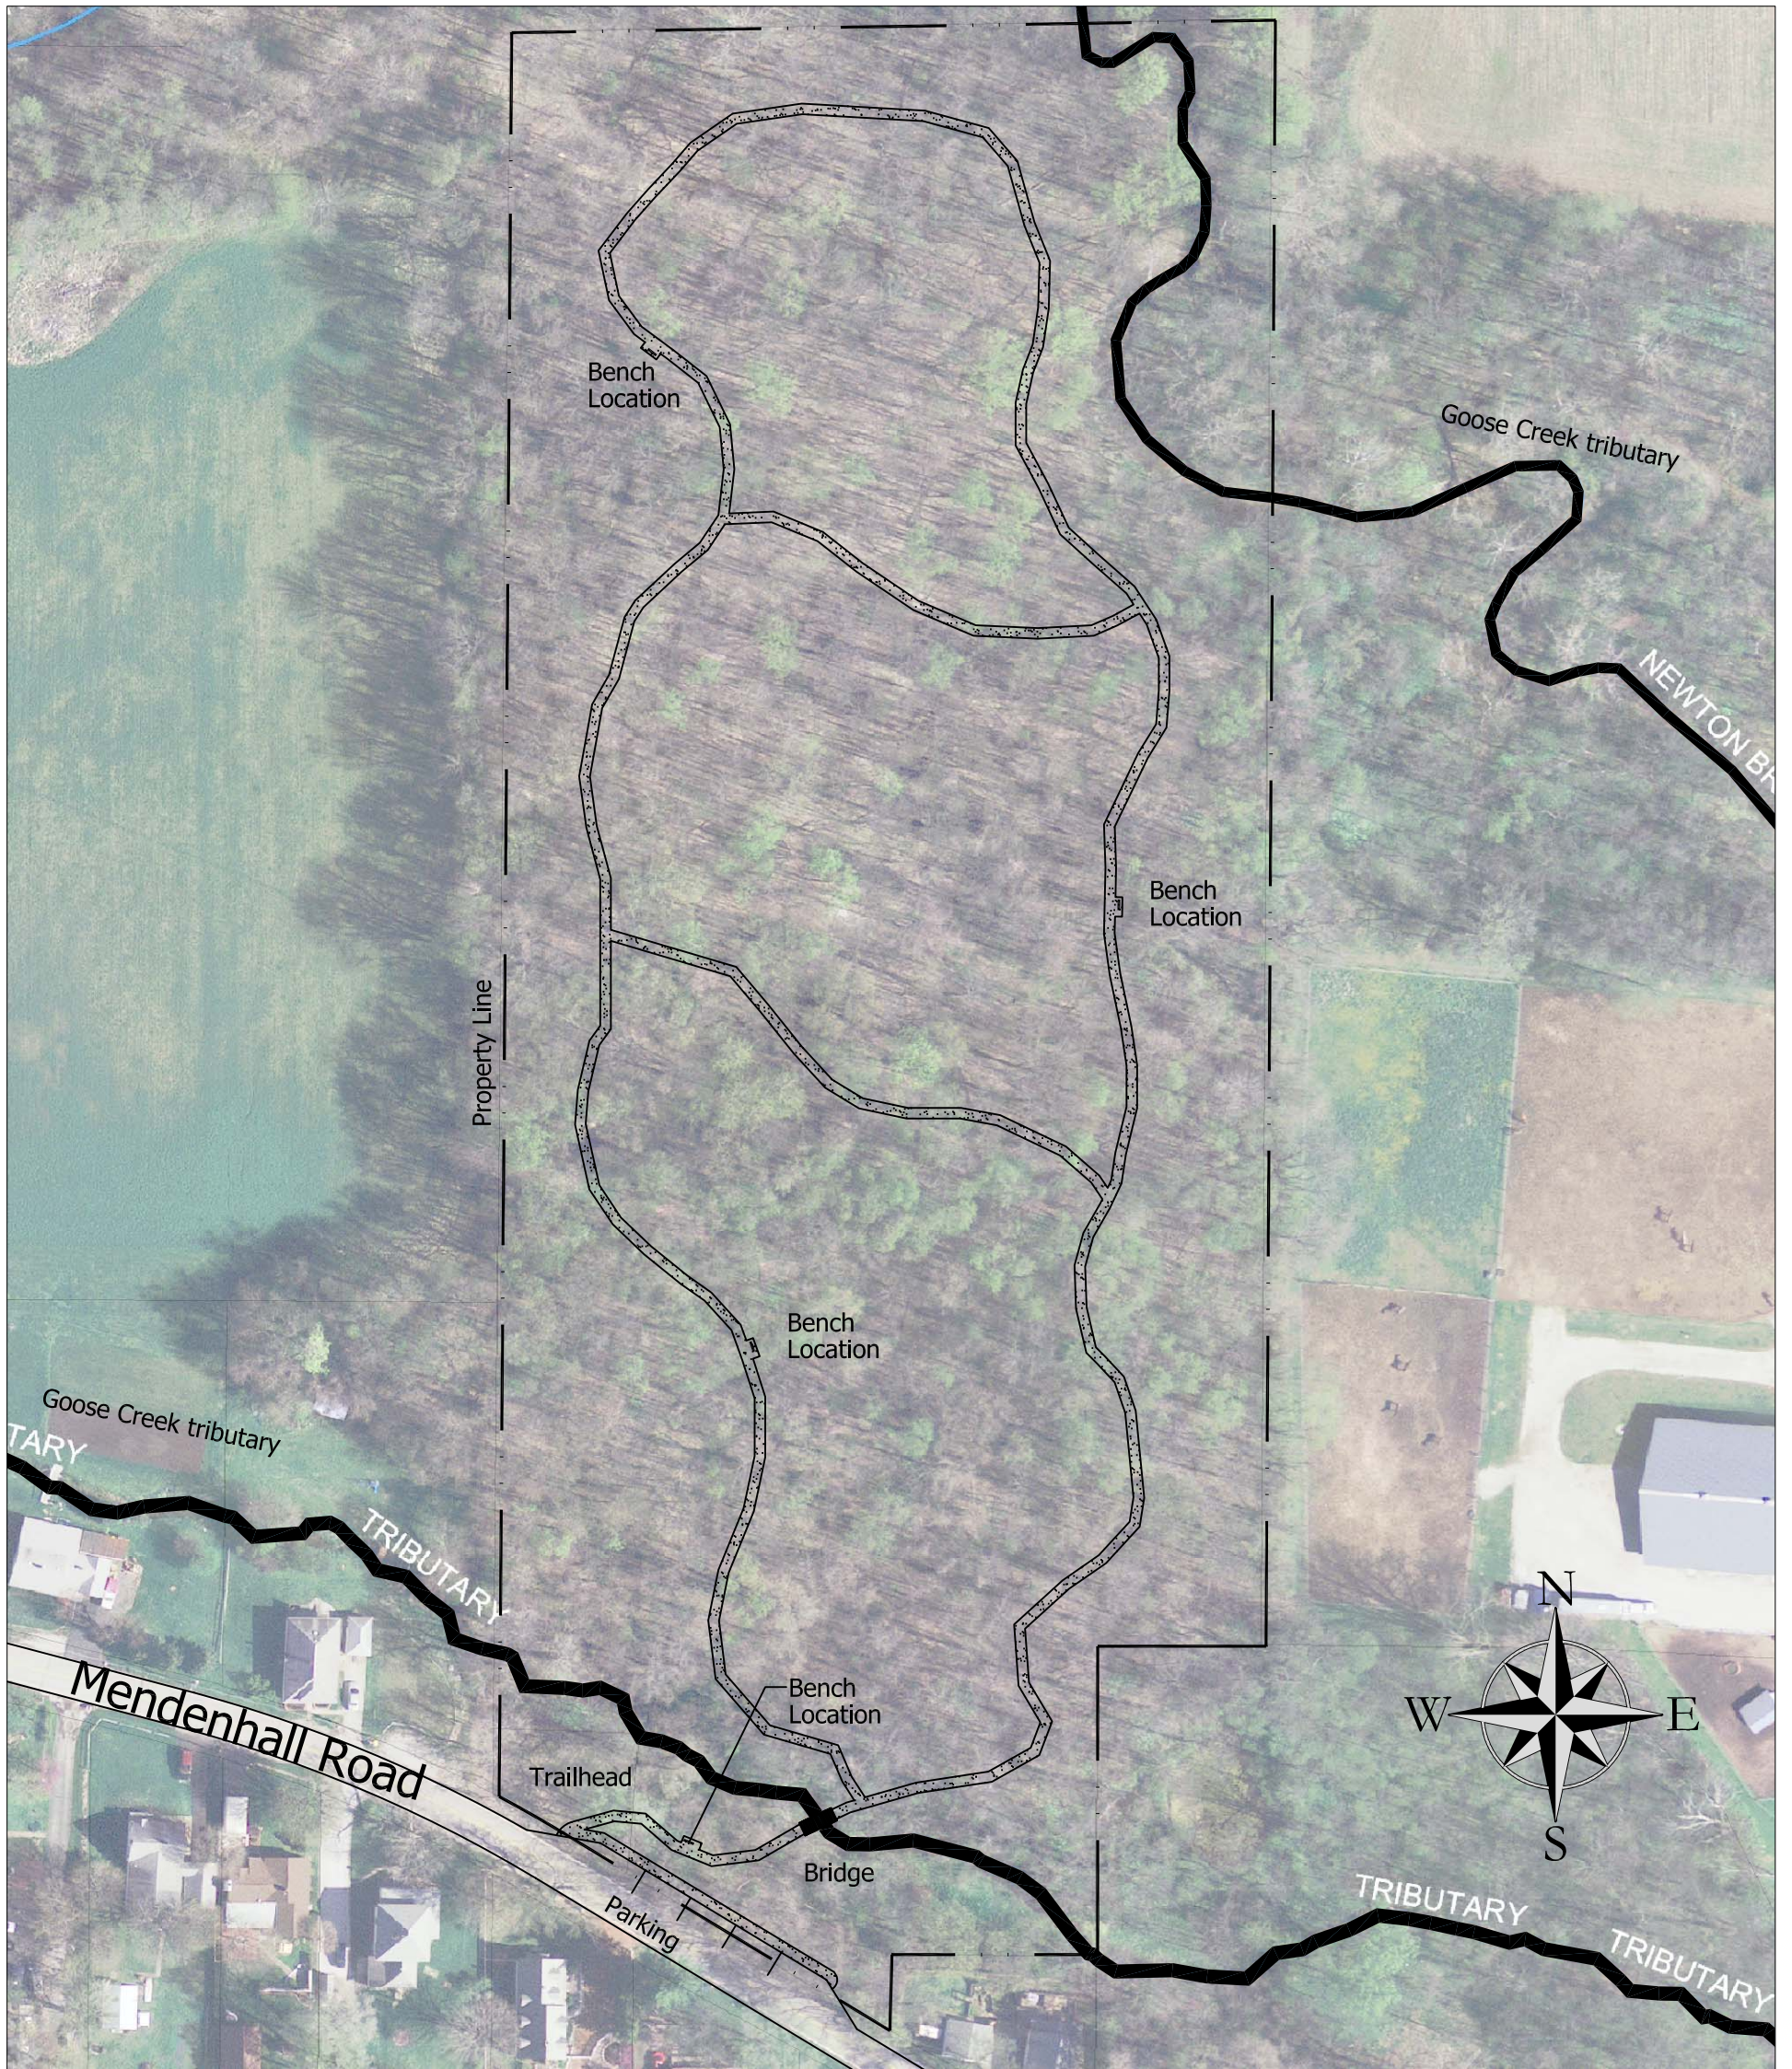

# Griffin Woods

7.7.2007

Approximately 3/4 mile of total trails

Conceptual Design for Discussion Purposes Only